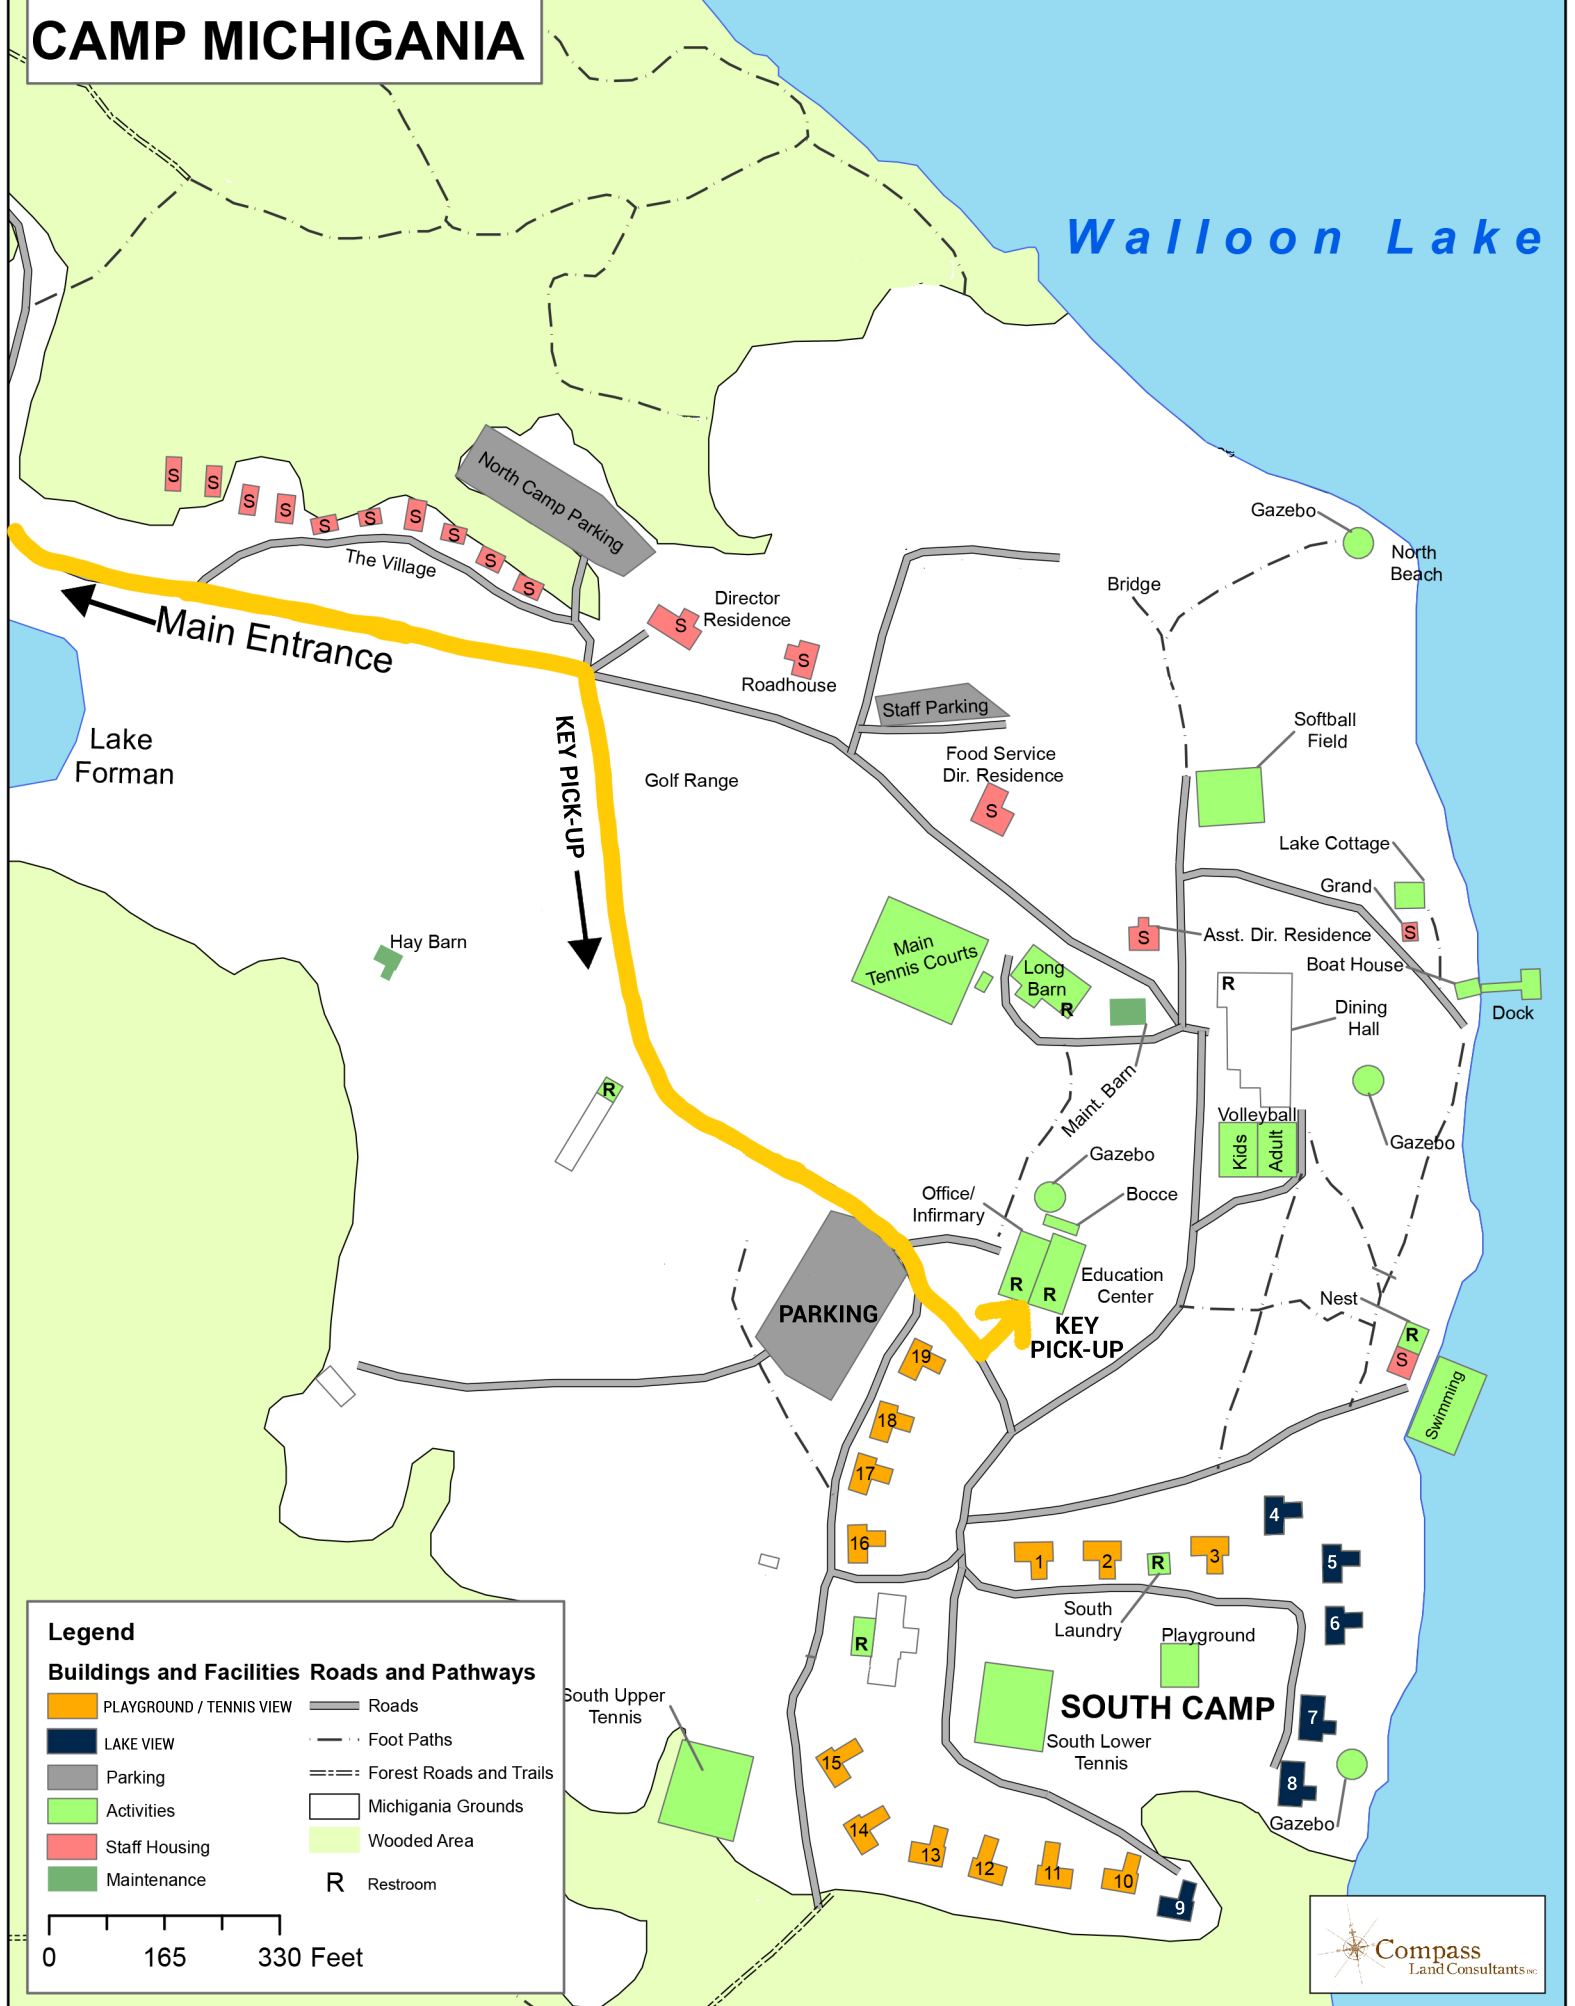

CAMP MICHIGANIA

Walloon Lake

Legend

- | | |
|--------------------------|-------------------------|
| PLAYGROUND / TENNIS VIEW | Roads |
| LAKE VIEW | Foot Paths |
| Parking | Forest Roads and Trails |
| Activities | Michigania Grounds |
| Staff Housing | Wooded Area |
| Maintenance | Restroom |

0 165 330 Feet